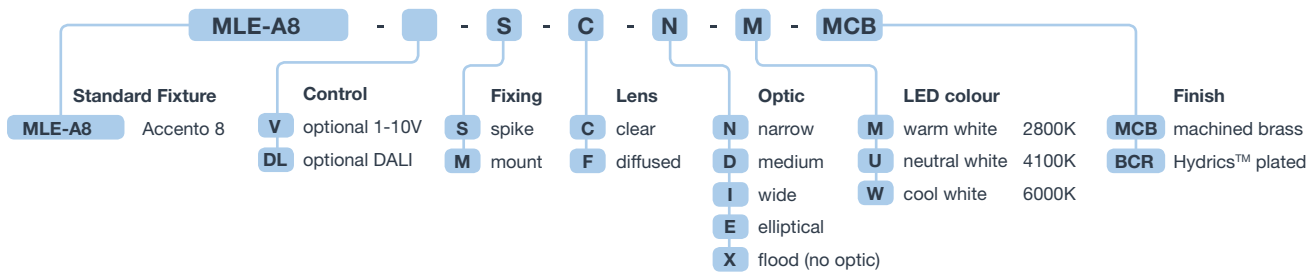

## Specification Code

Example showing how to specify a Accento 10 luminaire.

## Specifications

<b>IP rating</b>	Ingress Protection - IP67		
<b>Materials &amp; finish</b>	thermally optimised DZR brass optional Hydrics™ plated finish		
<b>Lens</b>	clear or diffused 5mm tempered glass		
<b>Light source</b>	CREE™ MC-E quad chip LED available in		
	warm white 2800K	neutral white 4100K	cool white 6000K
<b>CRI</b>	85 ~ 90	80 ~ 85	75
<b>Luminous intensity</b>	up to 640 lumens. IES photometric files available > 70% lumen maintenance at 50,000 hours		
<b>Optic (FWHM)</b>	narrow 19°, medium 26°, wide 35°, elliptical 45° x 15° flood > 100° (no optic) offers the widest distribution		
<b>Efficacy</b>	up to 80 lumens per watt depending on colour temp.		
<b>Power</b>	8 watts total including integral VDi™ driver		
<b>VDi™ driver technology</b>	integral low voltage constant current driver can compensate for voltage drop and fluctuations		
<b>VDi™ thermal intelligence</b>	optimal LED junction temperatures are maintained if the ambient temperature exceeds 40° Celsius		
<b>Control</b>	optional 1-10 volt analogue or DALI digital		
<b>Power supply</b>	Optimo toroidal transformer 25V AC output can power the following number of luminaires : <b>MLE-OT-100</b> 1 - 10 luminaires <b>MLE-OT-200</b> 1 - 20 luminaires		

### SPIKE FIXING **S**